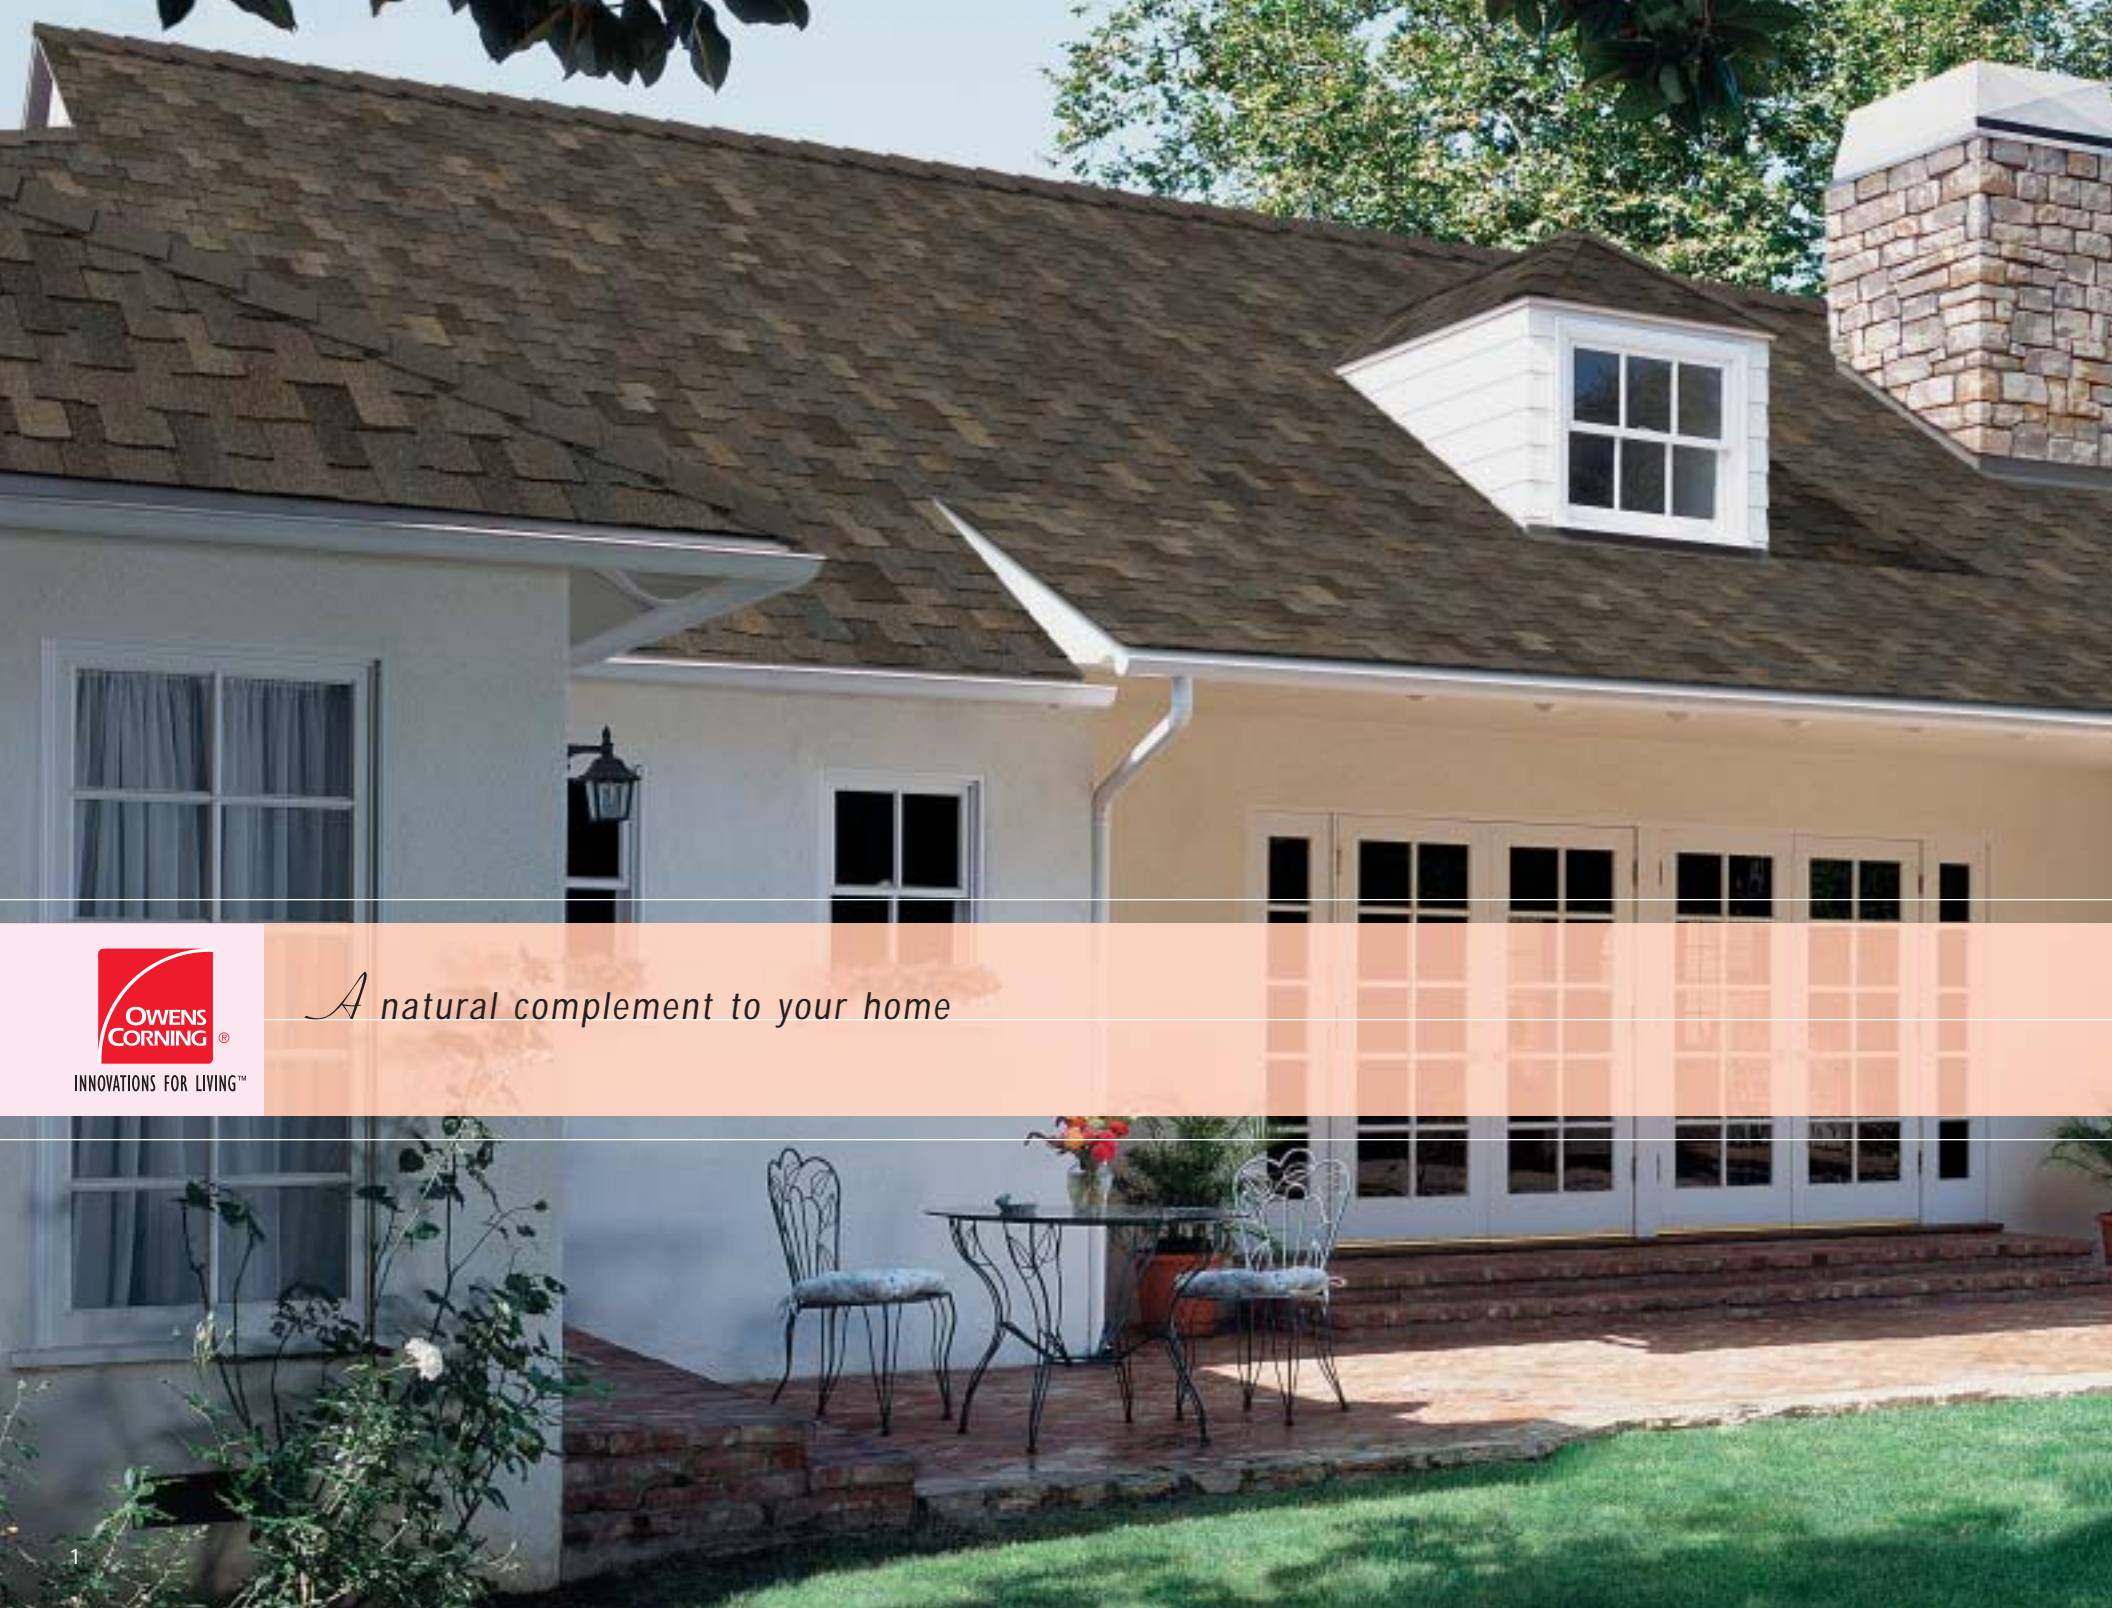

INNOVATIONS FOR LIVING™

WOODCREST™ & WOODMOOR™ COLLECTION

Inspired by the natural beauty of the West

INNOVATIONS FOR LIVING™

A natural complement to your home

Majestic mountains. Vast deserts. Rugged coastlines. The Woodcrest & Woodmoor Collection from Owens Corning captures the look and feel of the West. It crowns your home with beauty that really stands out—yet blends in well with the surrounding landscape.

Woodcrest™ Chestnut®

INNOVATIONS FOR LIVING™

As rugged as it looks

Reminiscent of wood shake—rustic hues and deep dimension define the Woodcrest & Woodmoor Collection. Inspired by nature, its style also allows you to express your own true nature. Choose from a broad palette of seven down-to-earth colors to achieve just the look you want for your home. And both products in this collection—Woodcrest shingles and the thicker Woodmoor shingles—provide the superior strength and durability you'd expect from Owens Corning, a long-time leader in building materials. All this, plus our outstanding warranties, will ensure that your roof remains in peak condition for years to come.

- Deep shingle tab exposure creates a thick, textured appearance
- Careful color blending results in a striking three-dimensional effect
- Choose from a broad palette of seven rich, natural colors
- Unique complementary color highlights add visual appeal
- Laminate construction provides superior strength and durability
- High Style® Hip and Ridge Shingles—available in matching colors—add extra protection and dimension to your roof's ridge line.