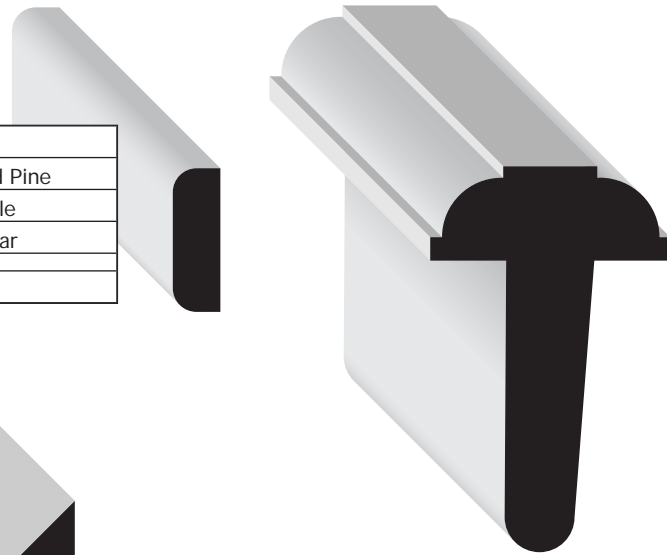

M&M#	Shelf Cleat
990LFJ	9/16" x 1-9/16" - 16' FJ Pine Raw

M&M#	Window Stool
1164	1-1/16" x 3" - RL Solid Pine

**Miscellaneous Profiles**

These profiles have a variety of uses.  
ALL SIZES NOMINAL

M&M#	Screen Mould	
142	1/4" x 3/4" - RL + 8'	Solid Pine
142MAP	1/4" x 3/4" - RL + 8'	Maple
142POP	1/4" x 3/4" - RL + 8'	Poplar
142O	5/16" x 3/4" - RL	Oak