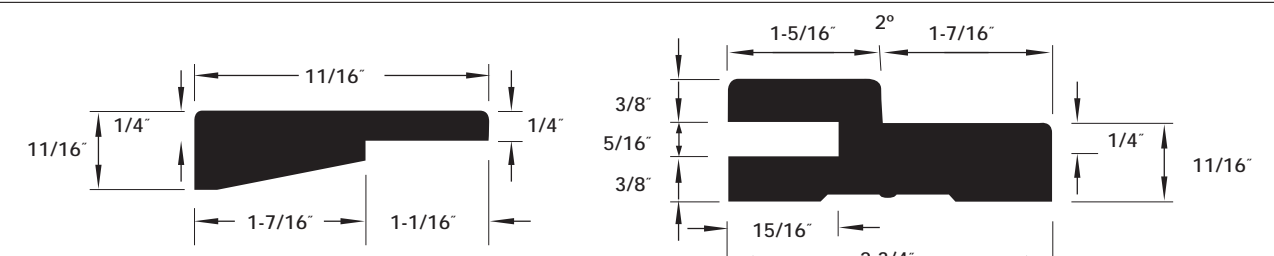

SPLIT JAMBS