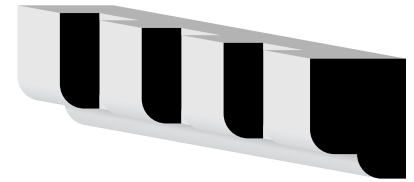

## Dentils & Rope Moulds

A moulding pattern with a series of closely spaced rectangular blocks with spaces. Used especially in classic architecture.

**ALL SIZES NOMINAL**

M&M#	Dentil	
150D	7/16" x 1-1/2" - RL	Solid Pine
150DPOP	7/16" x 1-1/2" - RL	Poplar

M&M#	Dentil Crown - Insert	
1620IDPOP	1/2" x 5/8" - RL	Poplar

M&M#	Dentil Crown - Insert	
2504O	1/2" x 5/8" - RL	Oak
2504POP	1/2" x 5/8" - RL	Poplar

M&M#	Dentil Crown - Insert	
2502O	11/16" x 15/16" - RL	Oak
2502POP	11/16" x 15/16" - RL	Poplar