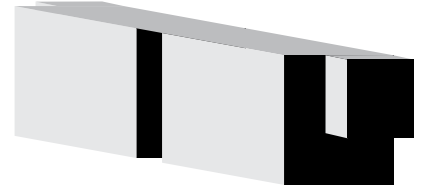

## Dentils & Rope Moulds

A moulding pattern with a series of closely spaced rectangular blocks with spaces. Used especially in classic architecture.

**ALL SIZES NOMINAL**

M&M#	Dentil	
150D	7/16" x 1-1/2" - RL	Solid Pine
150DPOP	7/16" x 1-1/2" - RL	Poplar

M&M#	Dentil Crown - Insert	
1620IDPOP	1/2" x 5/8" - RL	Poplar

M&M#	Dentil Crown - Insert	
2504O	1/2" x 5/8" - RL	Oak
2504POP	1/2" x 5/8" - RL	Poplar

M&M#	Dentil Crown - Insert	
2502O	11/16" x 15/16" - RL	Oak
2502POP	11/16" x 15/16" - RL	Poplar