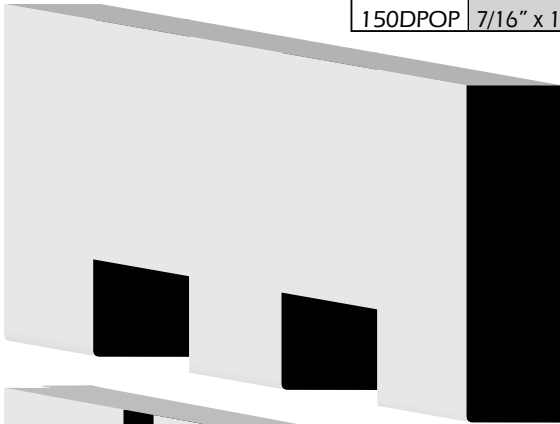

## Dentils & Rope Moulds

A moulding pattern with a series of closely spaced rectangular blocks with spaces. Used especially in classic architecture.

**ALL SIZES NOMINAL**

M&M#	Dentil	
150D	7/16" x 1-1/2" - RL	Solid Pine
150DPOP	7/16" x 1-1/2" - RL	Poplar

M&M#	Dentil Crown - Insert	
1620IDPOP	1/2" x 5/8" - RL	Poplar

M&M#	Dentil Crown - Insert	
2504O	1/2" x 5/8" - RL	Oak
2504POP	1/2" x 5/8" - RL	Poplar

M&M#	Dentil Crown - Insert	
2502O	11/16" x 15/16" - RL	Oak
2502POP	11/16" x 15/16" - RL	Poplar