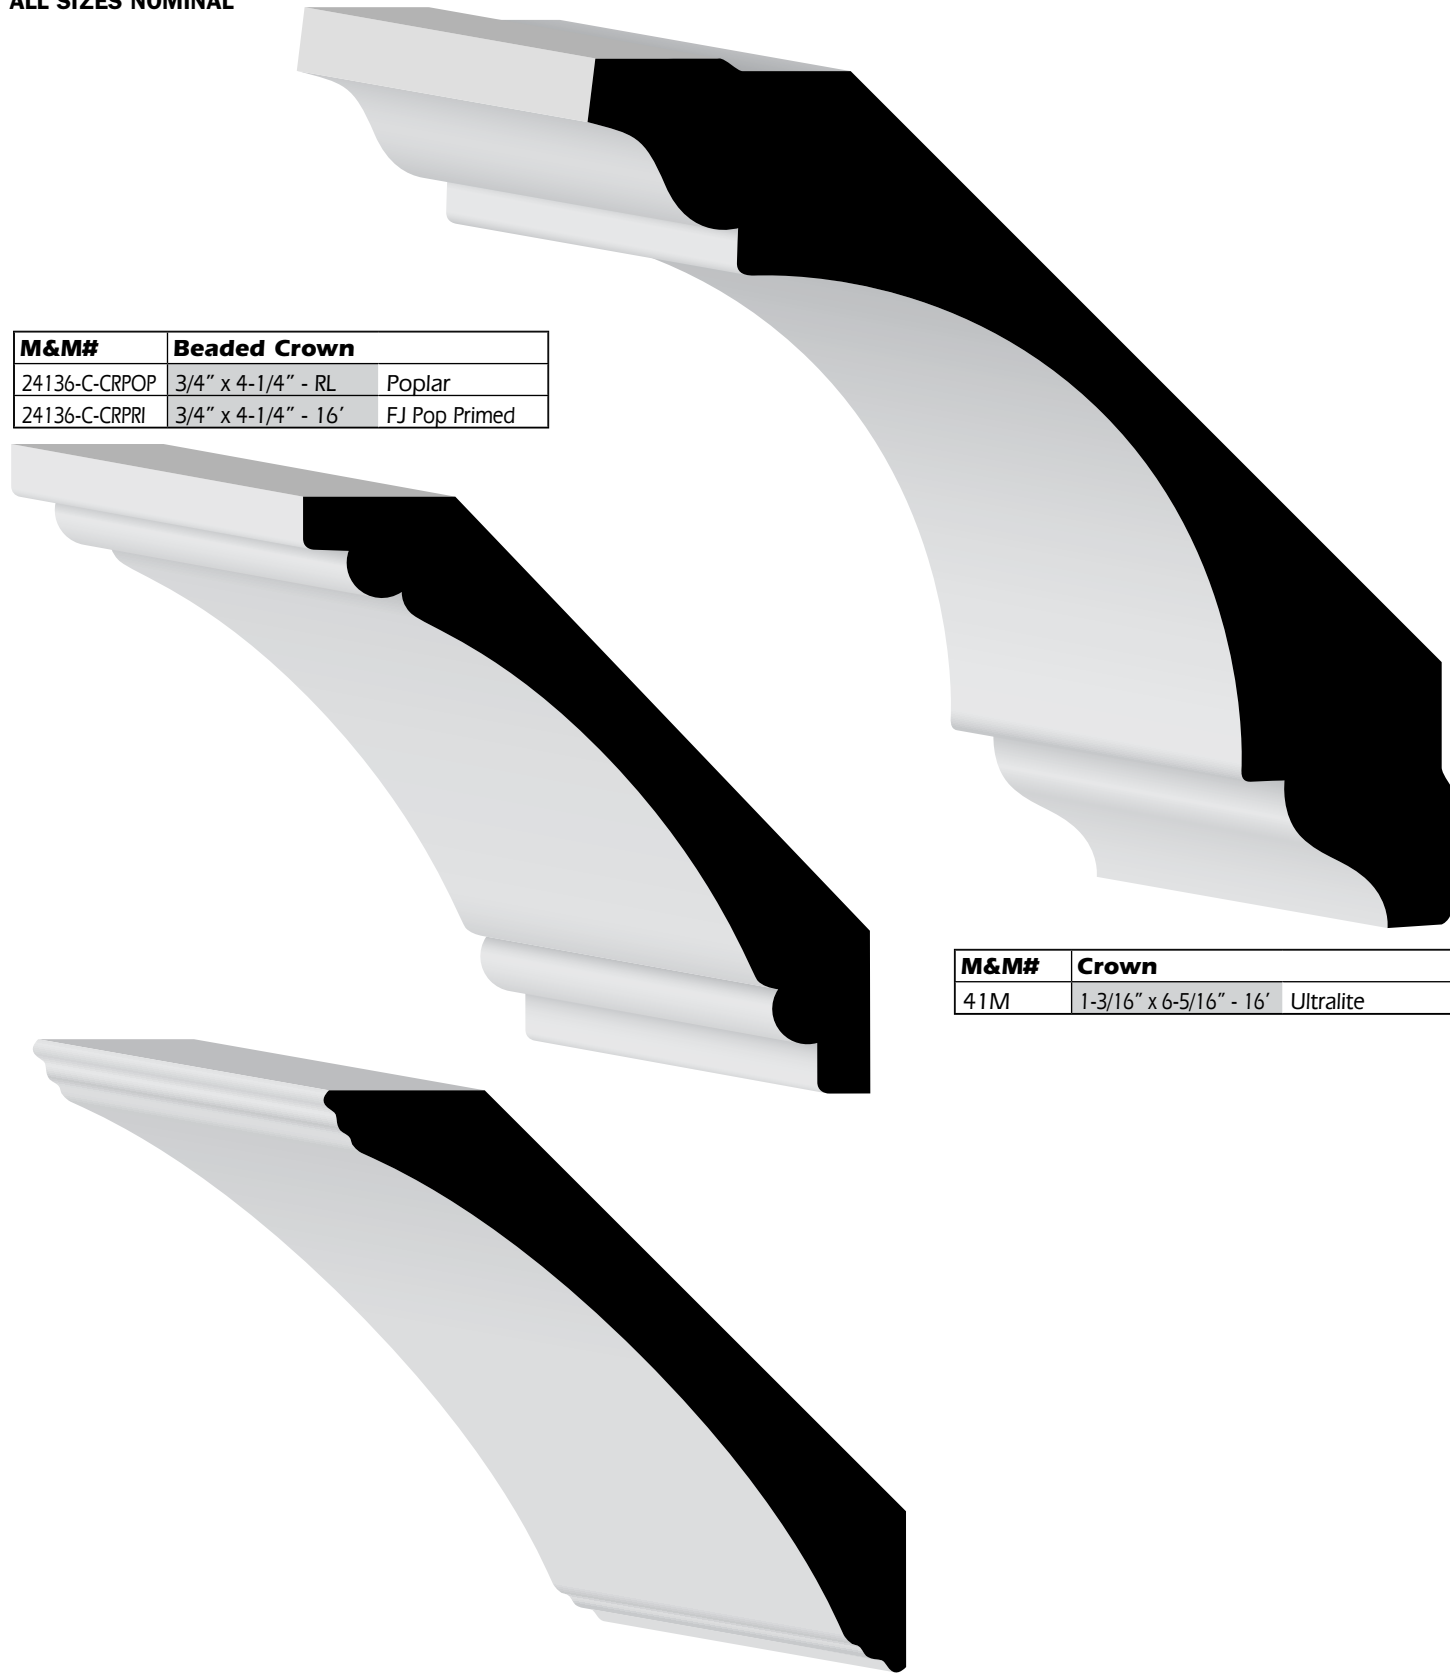

MOULDING & MILLWORK Moulding Selection Guide

Crowns

Crowns are placed along the wall at the ceiling. They come in a wide range of patterns and sizes. Crowns soften the transition from wall to ceiling while adding a distinctive look and charm to your room.

ALL SIZES NOMINAL

M&M#	Beaded Crown
24136-C-CRPOP	3/4" x 4-1/4" - RL Poplar
24136-C-CRPRI	3/4" x 4-1/4" - 16' FJ Pop Primed

M&M#	Crown
41M	1-3/16" x 6-5/16" - 16' Ultralite

M&M#	Crown
40M	11/16" x 4-1/4" - 16' Ultralite