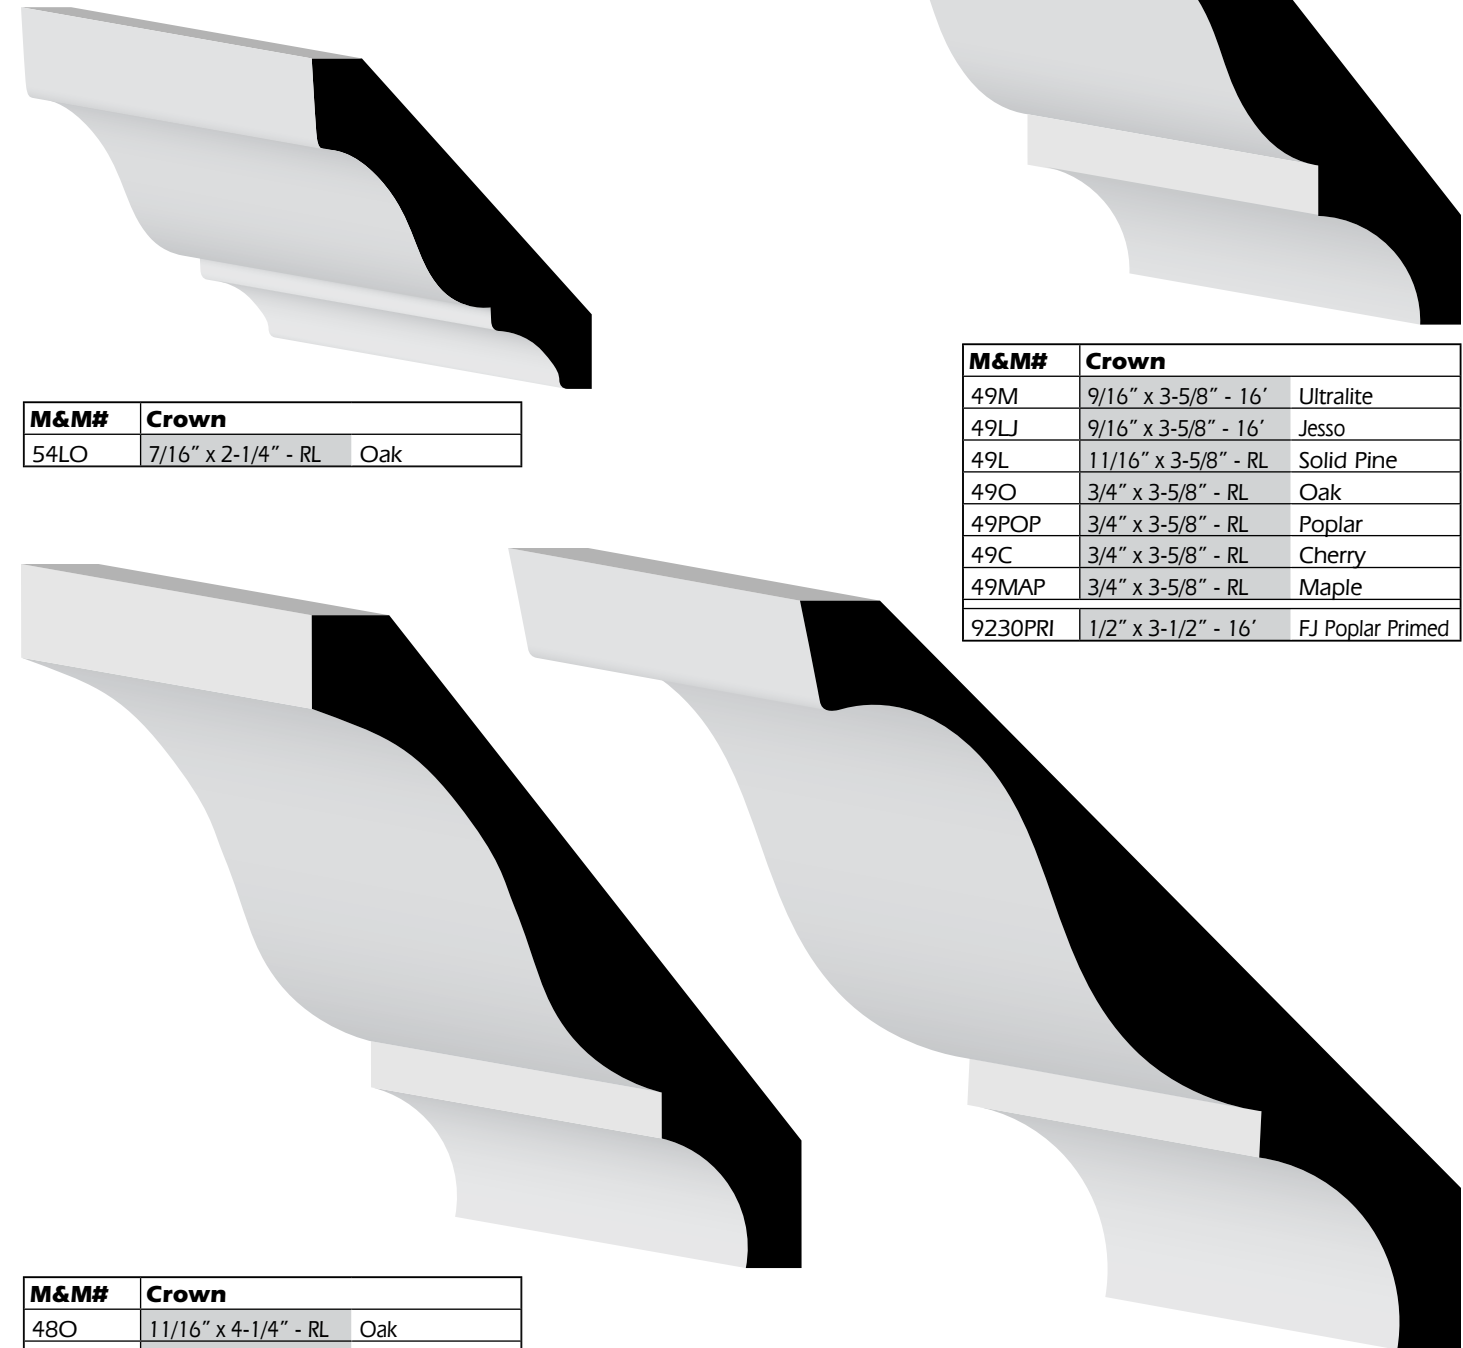

M&M#	Crown
54LO	7/16" x 2-1/4" - RL Oak

M&M#	Crown
49M	9/16" x 3-5/8" - 16' Ultralite
49LJ	9/16" x 3-5/8" - 16' Jesso
49L	11/16" x 3-5/8" - RL Solid Pine
49O	3/4" x 3-5/8" - RL Oak
49POP	3/4" x 3-5/8" - RL Poplar
49C	3/4" x 3-5/8" - RL Cherry
49MAP	3/4" x 3-5/8" - RL Maple
9230PRI	1/2" x 3-1/2" - 16' FJ Poplar Primed

M&M#	Crown
48O	11/16" x 4-1/4" - RL Oak
48OT	11/16" x 4-1/4" - RL Oak Teak
48L	9/16" x 4-1/4" - RL Solid Pine
48LJ	9/16" x 4-1/4" - 16' Jesso
48LP	9/16" x 4-1/4" - 16' FJ Pine Primed
48LM	19/32" x 4-1/4" - 16' Ultralite
48LPOP	5/8" x 4-1/4" - RL Poplar
48LPRI	5/8" x 4-1/4" - 16' FJ Pop Primed
48LALP	5/8" x 4-1/4" - RL Knotty Alder
9241PRI	1/2" x 4-1/4" - 16' FJ Pop Primed
9240PRI	5/8" x 4-1/4" - 16' FJ Pop Primed

M&M#	Crown
45O	3/4" x 5-1/4" - RL Oak
45POP	3/4" x 5-1/4" - RL Poplar
45C	3/4" x 5-1/4" - RL Cherry
45MAP	3/4" x 5-1/4" - RL Maple
9250PRI	11/16" x 5-1/4" - 16' FJ Pop Primed
9251PRI	5/8" x 5-1/4" - 16' FJ Pop Primed