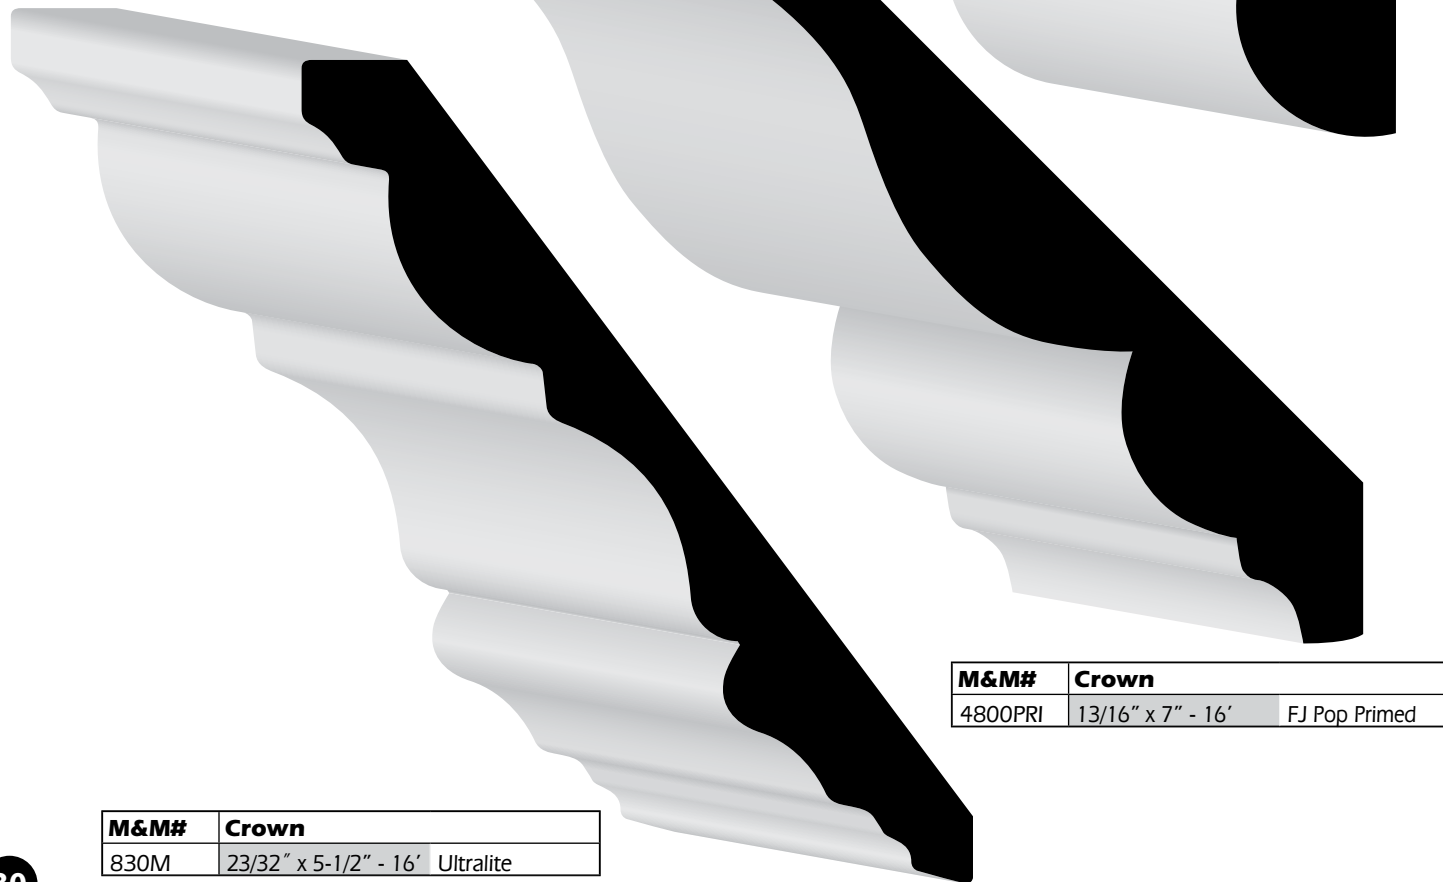

M&M#	Crown
28192-CRM	11/16" x 6" - 16' Ultralite

M&M#	Crown
4800PRI	13/16" x 7" - 16' FJ Pop Primed

M&M#	Crown
830M	23/32" x 5-1/2" - 16' Ultralite

MOULDING & MILLWORK Moulding Selection Guide

Crowns

Crowns are placed along the wall at the ceiling. They come in a wide range of patterns and sizes. Crowns soften the transition from wall to ceiling while adding a distinctive look and charm to your room.

ALL SIZES NOMINAL