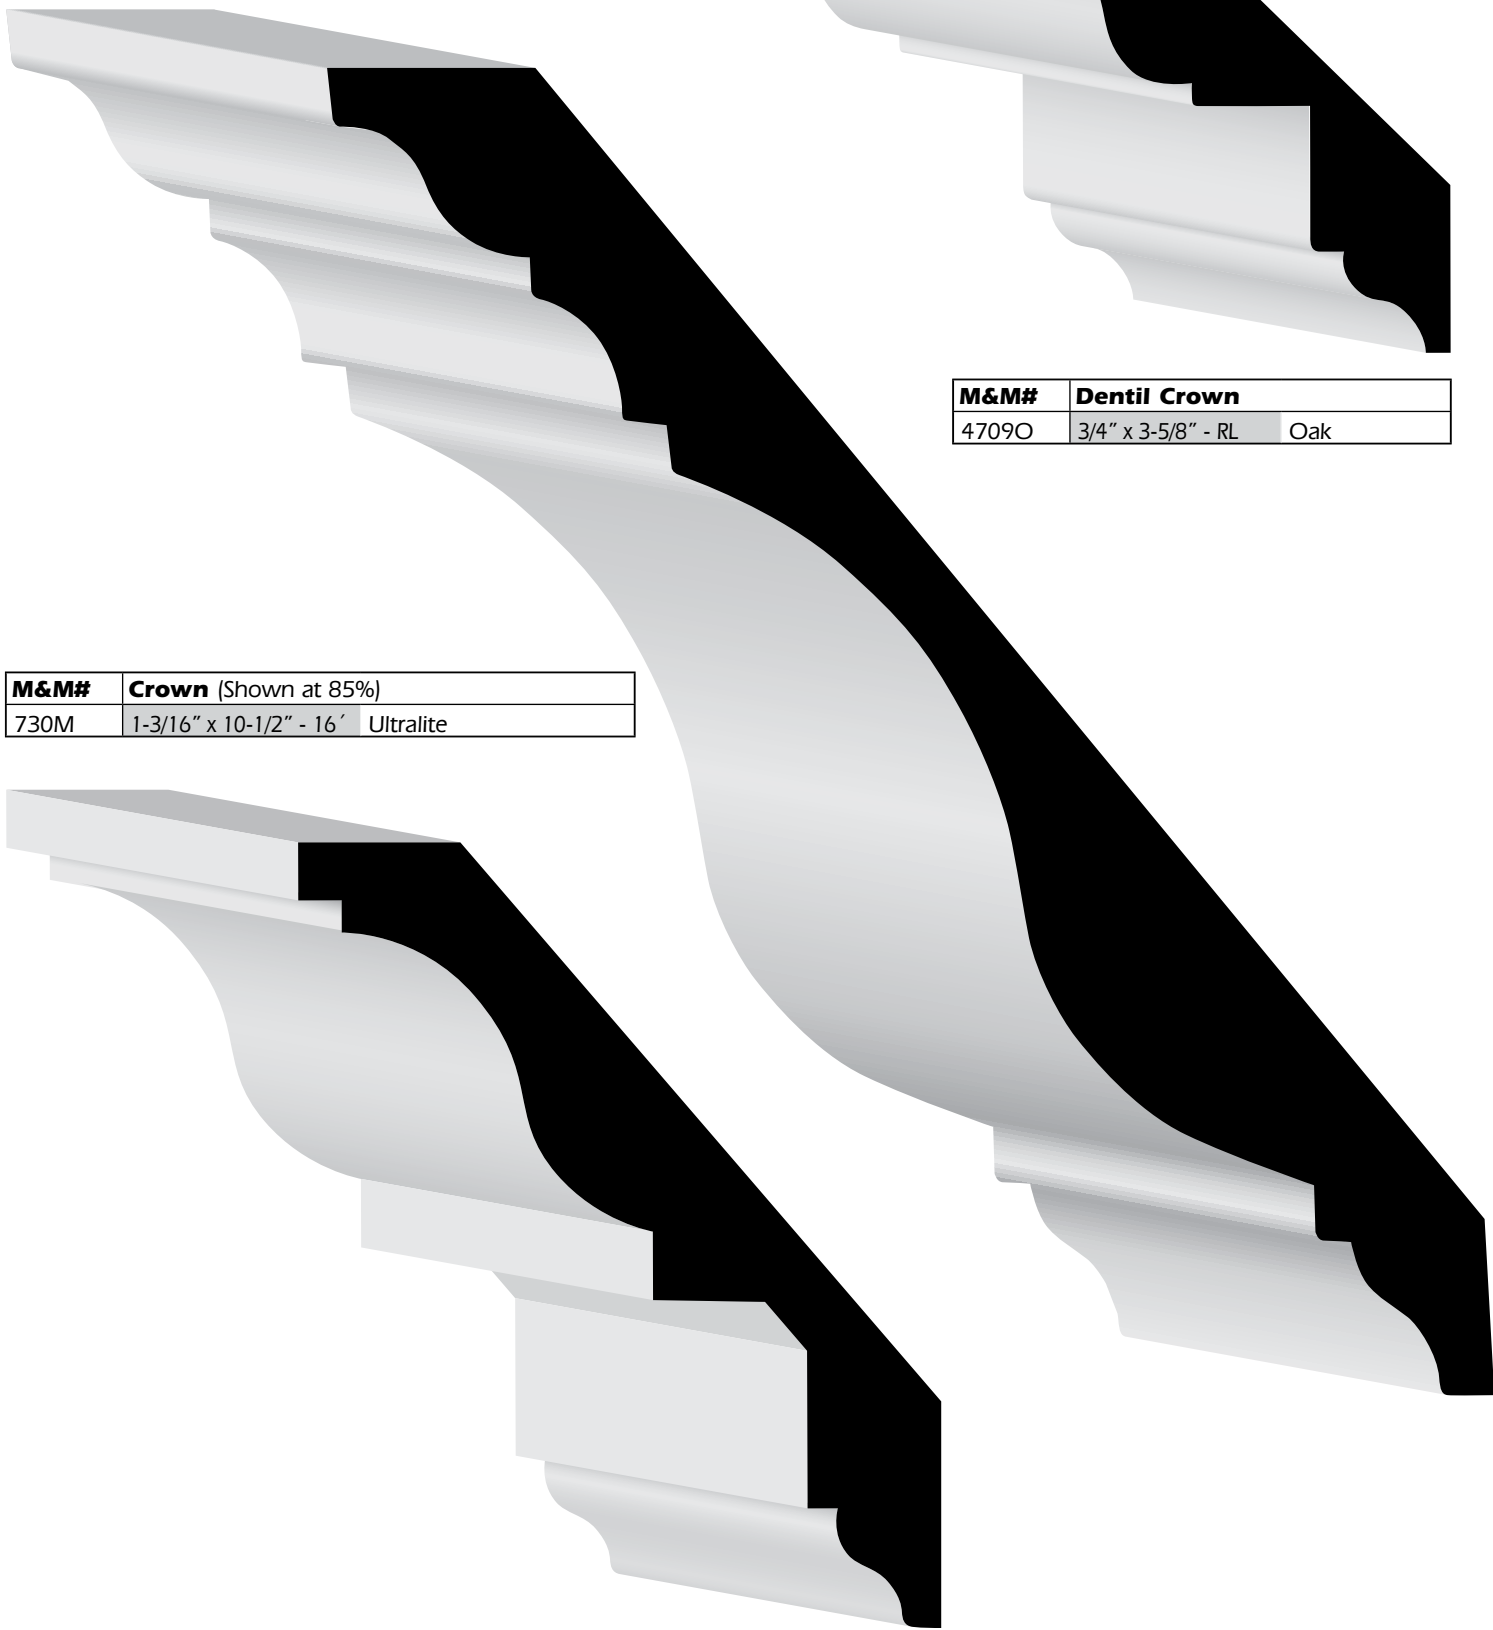

M&M#	Dentil Crown
4709O	3/4" x 3-5/8" - RL Oak