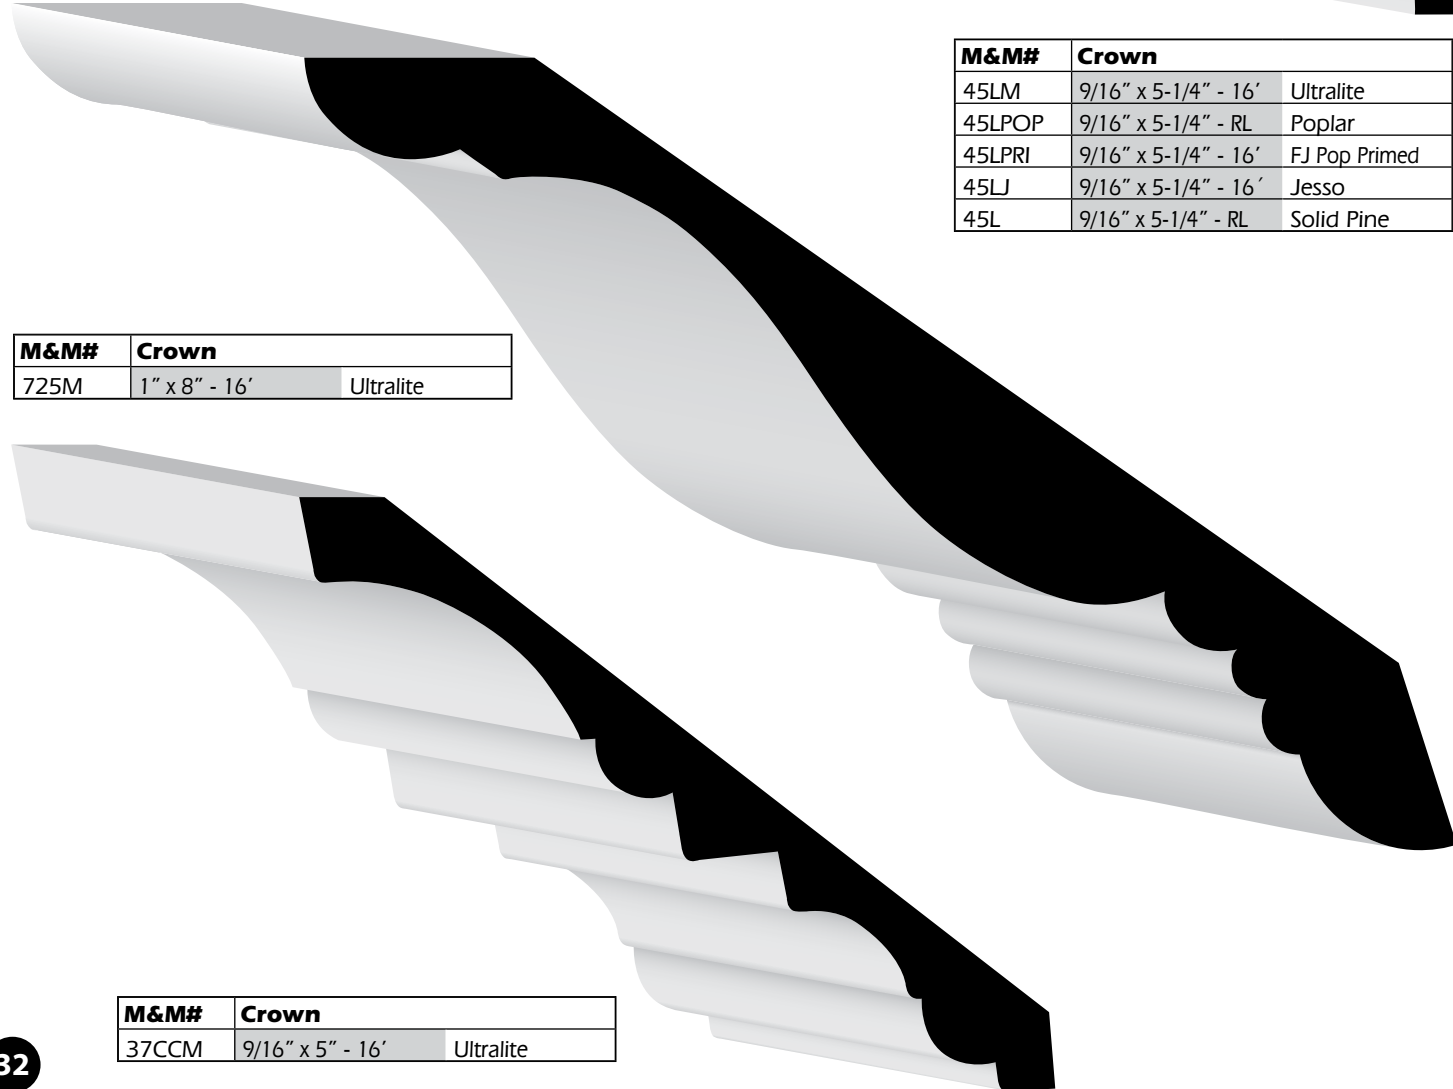

MOULDING & MILLWORK Moulding Selection Guide

Crowns

Crowns are placed along the wall at the ceiling. They come in a wide range of patterns and sizes. Crowns soften the transition from wall to ceiling while adding a distinctive look and charm to your room.

M&M#	Crown
43M	1-1/16" x 6-15/16" - 16' Ultralite
34232BCRPOP	1-1/16" x 7-1/4" - RL Poplar

MOULDING & MILLWORK Moulding Selection Guide

Crowns

Crowns are placed along the wall at the ceiling. They come in a wide range of patterns and sizes. Crowns soften the transition from wall to ceiling while adding a distinctive look and charm to your room.

ALL SIZES NOMINAL

M&M#	Crown
51LM	19/32" x 3-1/4" - 16' Ultralite
51LO	5/8" x 3-1/4" - RL Oak
51LPOP	5/8" x 3-1/4" - RL Poplar
51L	9/16" x 3-1/4" - RL Solid Pine
51LJ	9/16" x 3-1/4" - 16' Jesso

M&M#	Crown
45LM	9/16" x 5-1/4" - 16' Ultralite
45LPOP	9/16" x 5-1/4" - RL Poplar
45LPRI	9/16" x 5-1/4" - 16' FJ Pop Primed
45LJ	9/16" x 5-1/4" - 16' Jesso
45L	9/16" x 5-1/4" - RL Solid Pine