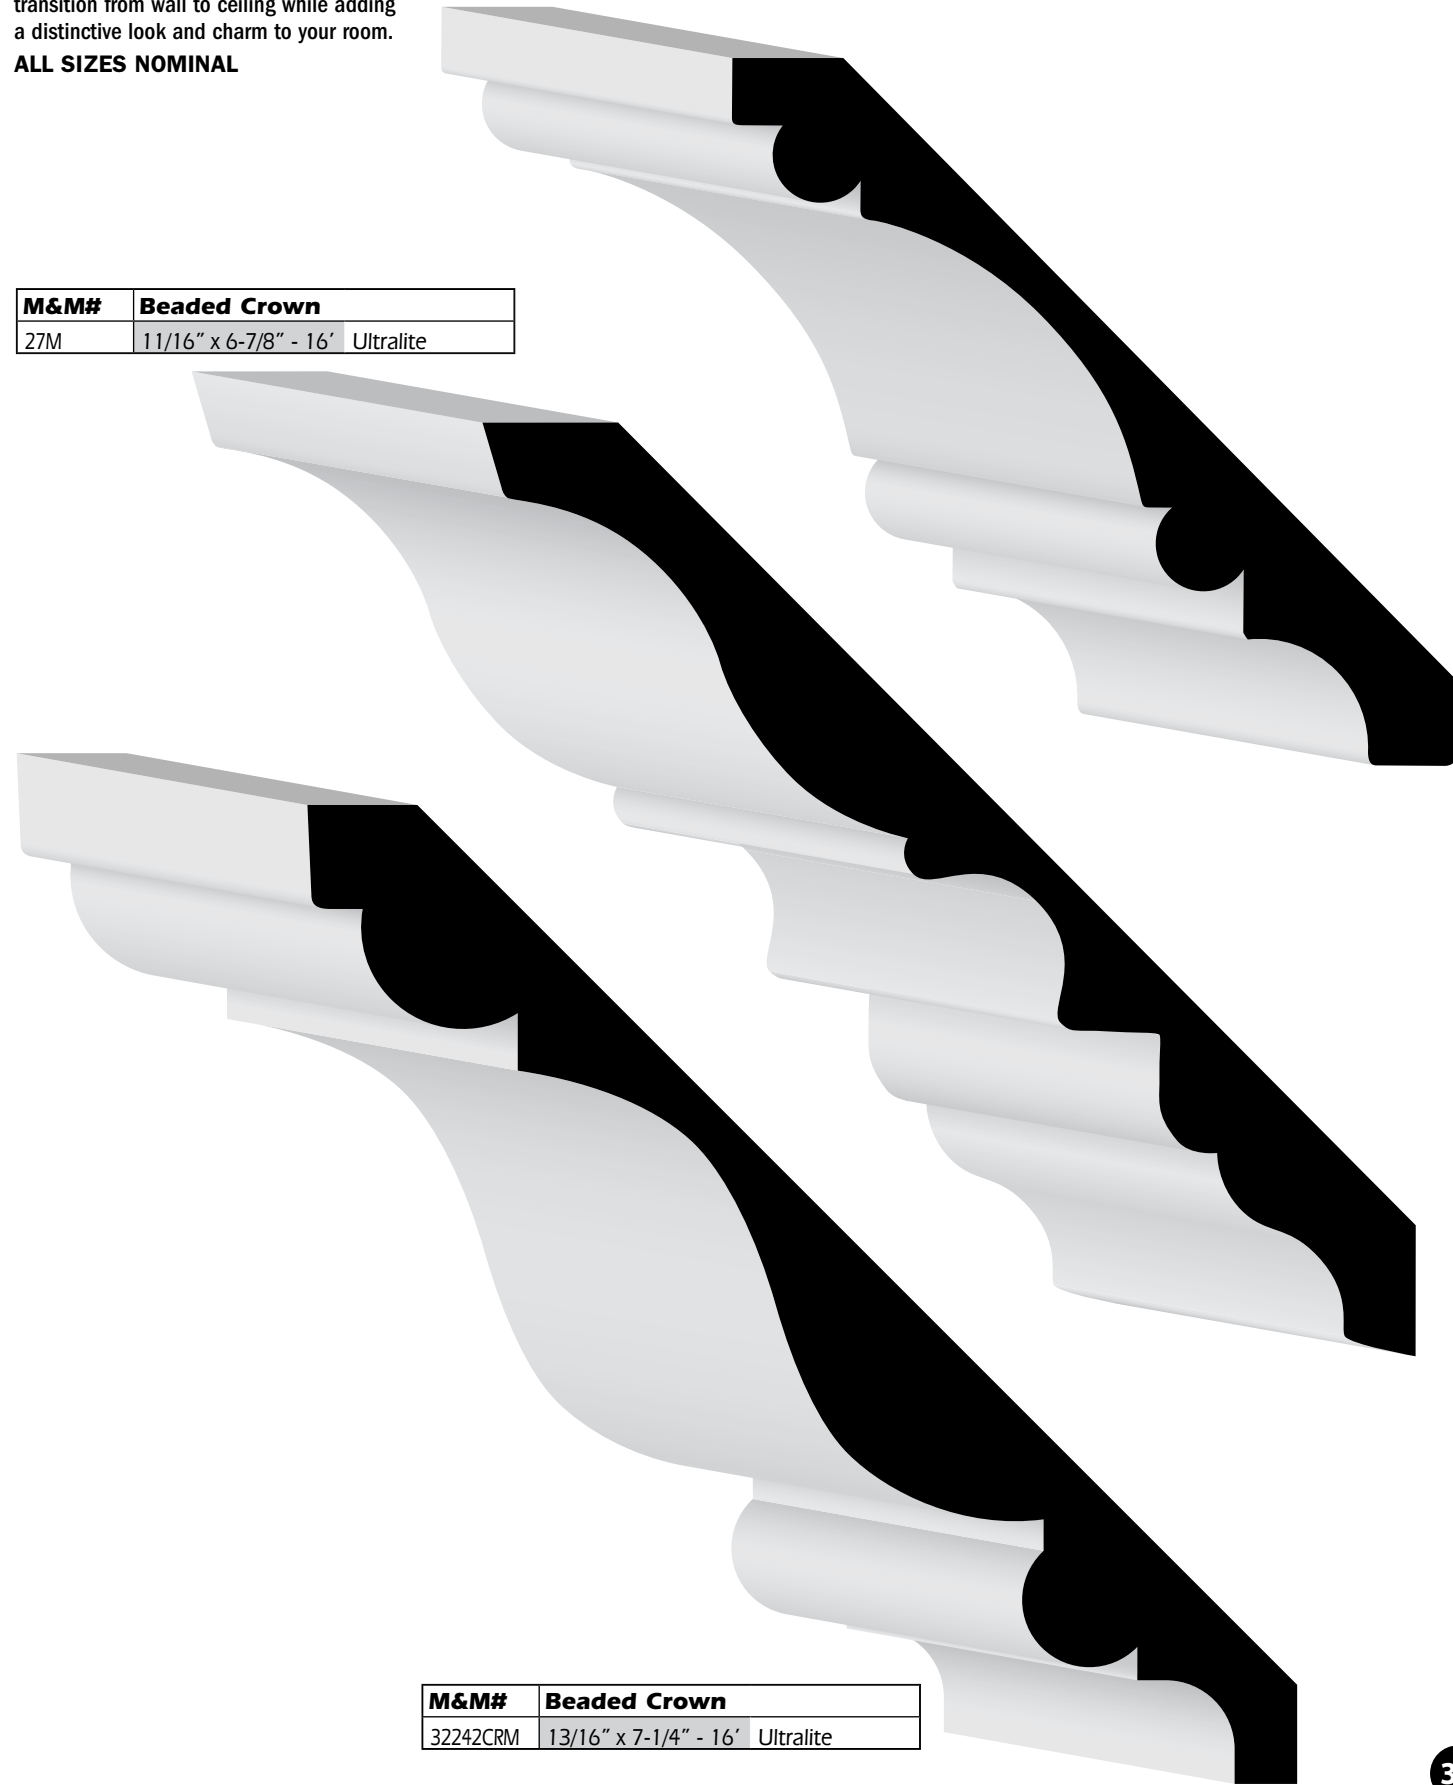

MOULDING & MILLWORK Moulding Selection Guide

Crowns

Crowns are placed along the wall at the ceiling. They come in a wide range of patterns and sizes. Crowns soften the transition from wall to ceiling while adding a distinctive look and charm to your room.

M&M#	Crown
725M	1" x 8" - 16' Ultralite

M&M#	Crown
37CCM	9/16" x 5" - 16' Ultralite

MOULDING & MILLWORK Moulding Selection Guide

Crowns

Crowns are placed along the wall at the ceiling. They come in a wide range of patterns and sizes. Crowns soften the transition from wall to ceiling while adding a distinctive look and charm to your room.

ALL SIZES NOMINAL

M&M#	Beaded Crown
24168ACRM	3/4" x 5-1/4" - 16' Ultralite
24168ACRMAP	3/4" x 5-1/4" - RL Maple
90M	3/4" x 6" - 16' Ultralite

M&M#	Beaded Crown
27M	11/16" x 6-7/8" - 16' Ultralite

M&M#	Beaded Crown
32242CRM	13/16" x 7-1/4" - 16' Ultralite

Crowns

Crowns are placed along the wall at the ceiling. They come in a wide range of patterns and sizes. Crowns soften the transition from wall to ceiling while adding a distinctive look and charm to your room