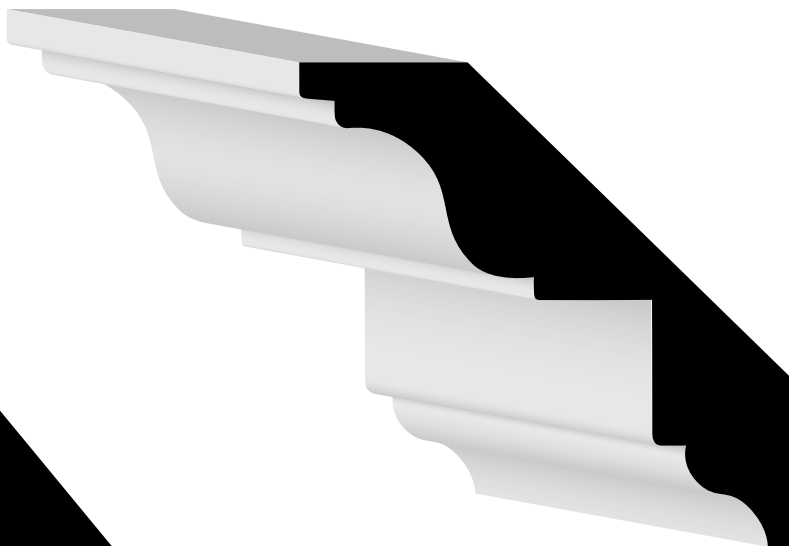

Crowns

Crowns are placed along the wall at the ceiling. They come in a wide range of patterns and sizes. Crowns soften the transition from wall to ceiling while adding a distinctive look and charm to your room

ALL SIZES NOMINAL