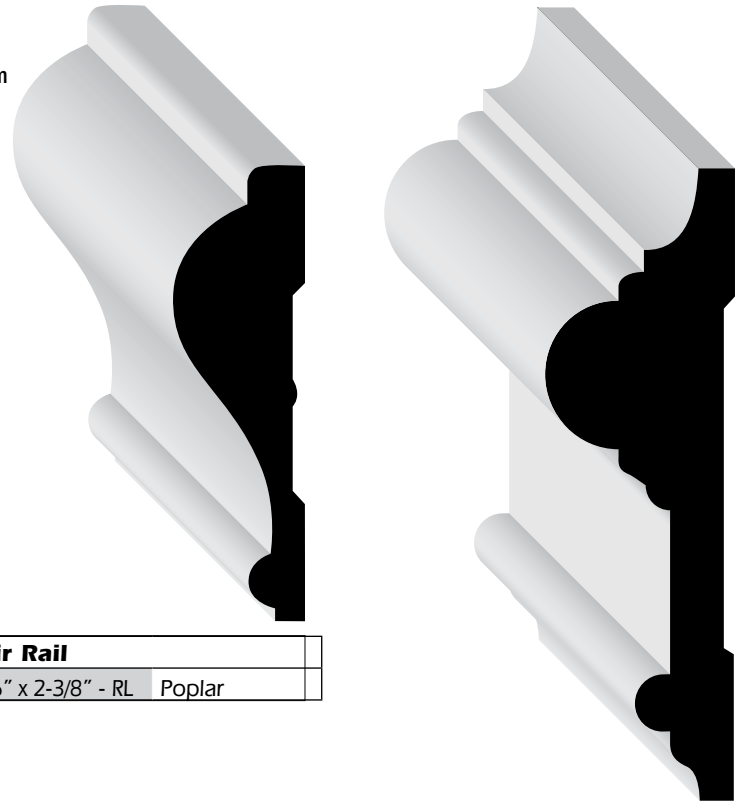

Chair Rails & Backers

Chair Rails are practical as well as decorative. Applied to a wall, anywhere from 24 to 48 inches from the floor, they protect the wall from scuffs and dents from the backs of chairs as well as adding a distinctive accent to any room.

ALL SIZES NOMINAL

M&M#	Chair Rail
16104CHPOP	1/2" x 3-1/4" - RL Poplar

M&M#	Chair Rail
203CHPOP	11/16" x 2-3/8" - RL Poplar

M&M#	Chair Rail
32104CHPOP	1" x 3-1/4" - RL Poplar
32104CHP	1" x 3-1/4" - 16' FJ Pine Primed
32104CHM	1" x 3-1/4" - 16' Ultralite
32104CHMAP	1" x 3-1/4" - RL Maple