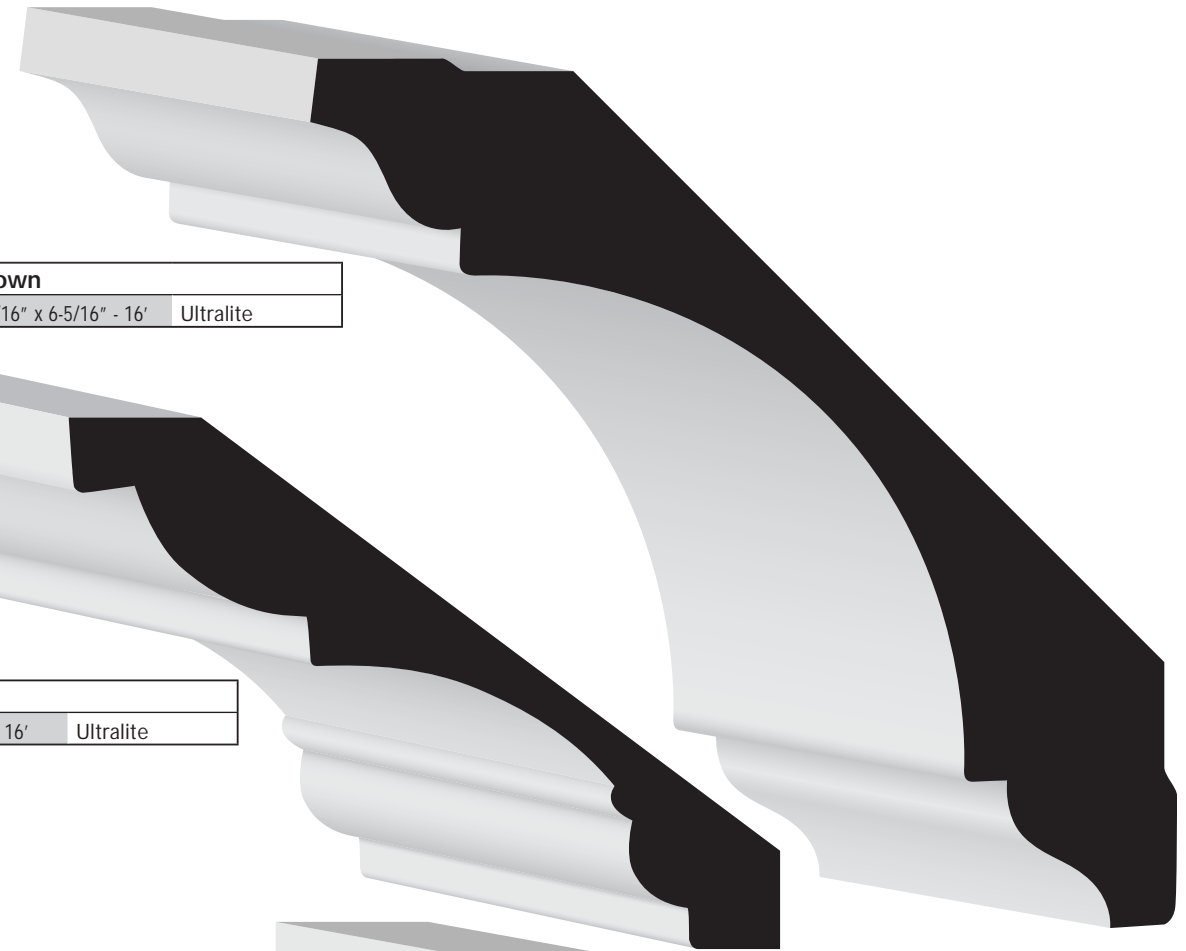

Base Caps

ALL SIZES NOMINAL

M&M#	Base Cap
166L	11/16" x 1-1/4" - RL Solid Pine
166P	5/8" x 1-1/4" - 16' w/ trims FJ Pine Primed
167P	11/16" x 1-1/8" - 16' w/ trims FJ Pine Primed

M&M#	Base Cap
2244-B-CAPPOP	11/16" x 1-3/8" - RL Poplar
163M	3/4" x 1-3/8" - 16' Ultralite
163P	11/16" x 1-3/8" - 16' FJ Pine Primed

M&M#	Base Cap
622BAPOP	3/4" x 1-1/2" - RL Poplar

M&M#	Base Cap
2664-PPOP	13/16" x 2" - RL Poplar

M&M#	Base Cap
200PMPOP	3/4" x 1-9/16" - RL Poplar

M&M#	Base Cap
2148-CBPOP	21/32" x 1-1/2" - RL Poplar

M&M#	Base Cap
18P	5/8" x 1-7/16" - 16' FJ Pine Primed

Crowns

Crowns are placed along the wall at the ceiling. They come in a wide range of patterns and sizes. Crowns soften the transition from wall to ceiling while adding a distinctive look and charm to your room.

ALL SIZES NOMINAL

M&M#	Crown
41M	1-3/16" x 6-5/16" - 16' Ultralite

M&M#	Crown
785M	11/16" x 4-5/8" - 16' Ultralite

M&M#	Crown
40M	5/8" x 4-1/4" - 16' Ultralite

M&M#	Beaded Crown
24136-C-CRPOP	3/4" x 4-1/4" - RL Poplar
24136-C-CRPRI	3/4" x 4-1/4" - 16' FJ Pop Primed