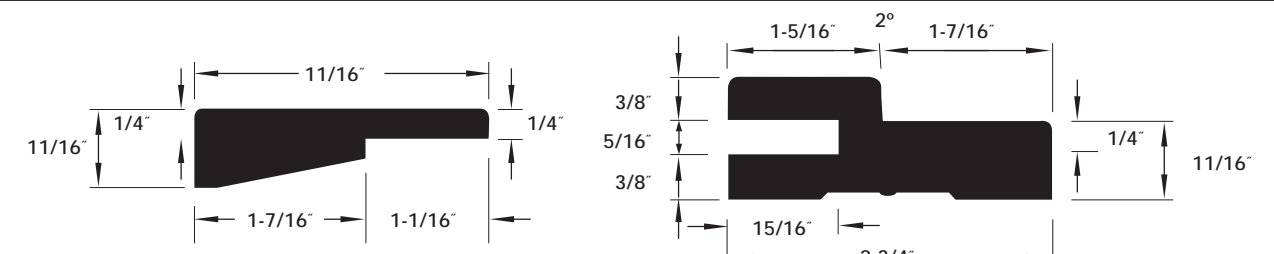

SPLIT JAMBS