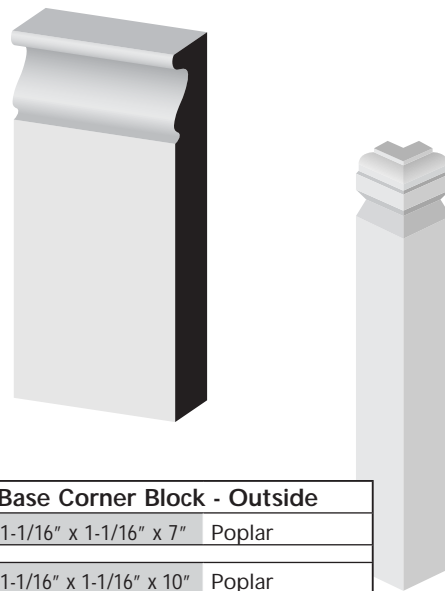

Accessories

These profiles have a variety of uses.
ALL SIZES NOMINAL

M&M#	Rosette	
R740CBPOP	27/32" x 4-1/2" x 4-1/2"	Poplar
R755CBPOP	1-1/8" x 5-1/2" x 5-1/2"	Poplar

M&M#	Rosette	
R761CBO	27/32" x 2-5/8" x 2-5/8"	Oak
R761CBPOP	27/32" x 2-5/8" x 2-5/8"	Poplar
R734CBO	27/32" x 3-1/2" x 3-1/2"	Oak
R734CBPOP	27/32" x 3-1/2" x 3-1/2"	Poplar
R789CBO	27/32" x 3-3/4" x 3-3/4"	Oak
R789CBPOP	27/32" x 3-3/4" x 3-3/4"	Poplar

M&M#	Rosette	
RCB3BO	1-1/16" x 3-1/2" x 3-1/2"	Oak
RCB3BPOP	1-1/16" x 3-1/2" x 3-1/2"	Poplar
RCB334BPOP	1-1/16" x 3-3/4" x 3-3/4"	Poplar
RCB44B	1-1/16" x 4" x 4"	Pine
RCB44BPOP	1-1/16" x 4" x 4"	Poplar

M&M#	Plinth Block	
PB742O	1-1/16" x 6-1/2" x 3-1/2"	Oak
PB742POP	1-1/16" x 6-1/2" x 3-1/2"	Poplar
PB743O	1-1/16" x 8" x 4-1/2"	Oak
PB743POP	1-1/16" x 8" x 4-1/2"	Poplar
PB795POP	1-1/16" x 9-1/4" x 5-1/2"	Poplar
PB816O	1-1/16" x 6-1/2" x 3-3/4"	Oak
PB816POP	1-1/16" x 6-1/2" x 3-3/4"	Poplar