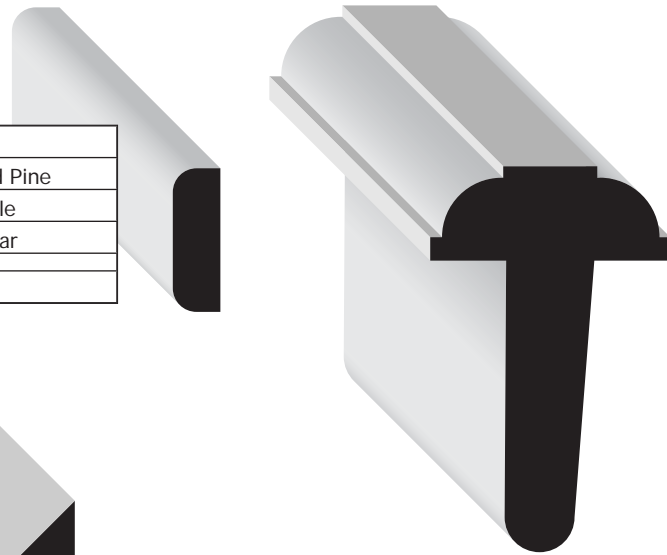

Miscellaneous Profiles

These profiles have a variety of uses.
ALL SIZES NOMINAL

M&M#	Screen Mould	
142	1/4" x 3/4" - RL + 8'	Solid Pine
142MAP	1/4" x 3/4" - RL + 8'	Maple
142POP	1/4" x 3/4" - RL + 8'	Poplar
142O	5/16" x 3/4" - RL	Oak

M&M#	T-Astragal (1-3/4" Door)	
1304F07	1-1/4" x 2-1/4" - 7'	Solid Pine
1304POPF08	1-1/4" x 2-1/4" - 8'	Poplar

M&M#	T-Astragal (1-3/8" Door)	
1305F07	1-3/16" x 2" - 7'	Solid Pine
1305F08	1-3/16" x 2" - 8'	Solid Pine
1305OF08	1-1/8" x 2" - 8'	Oak
1305POPF08	1-1/8" x 2" - 8'	Poplar